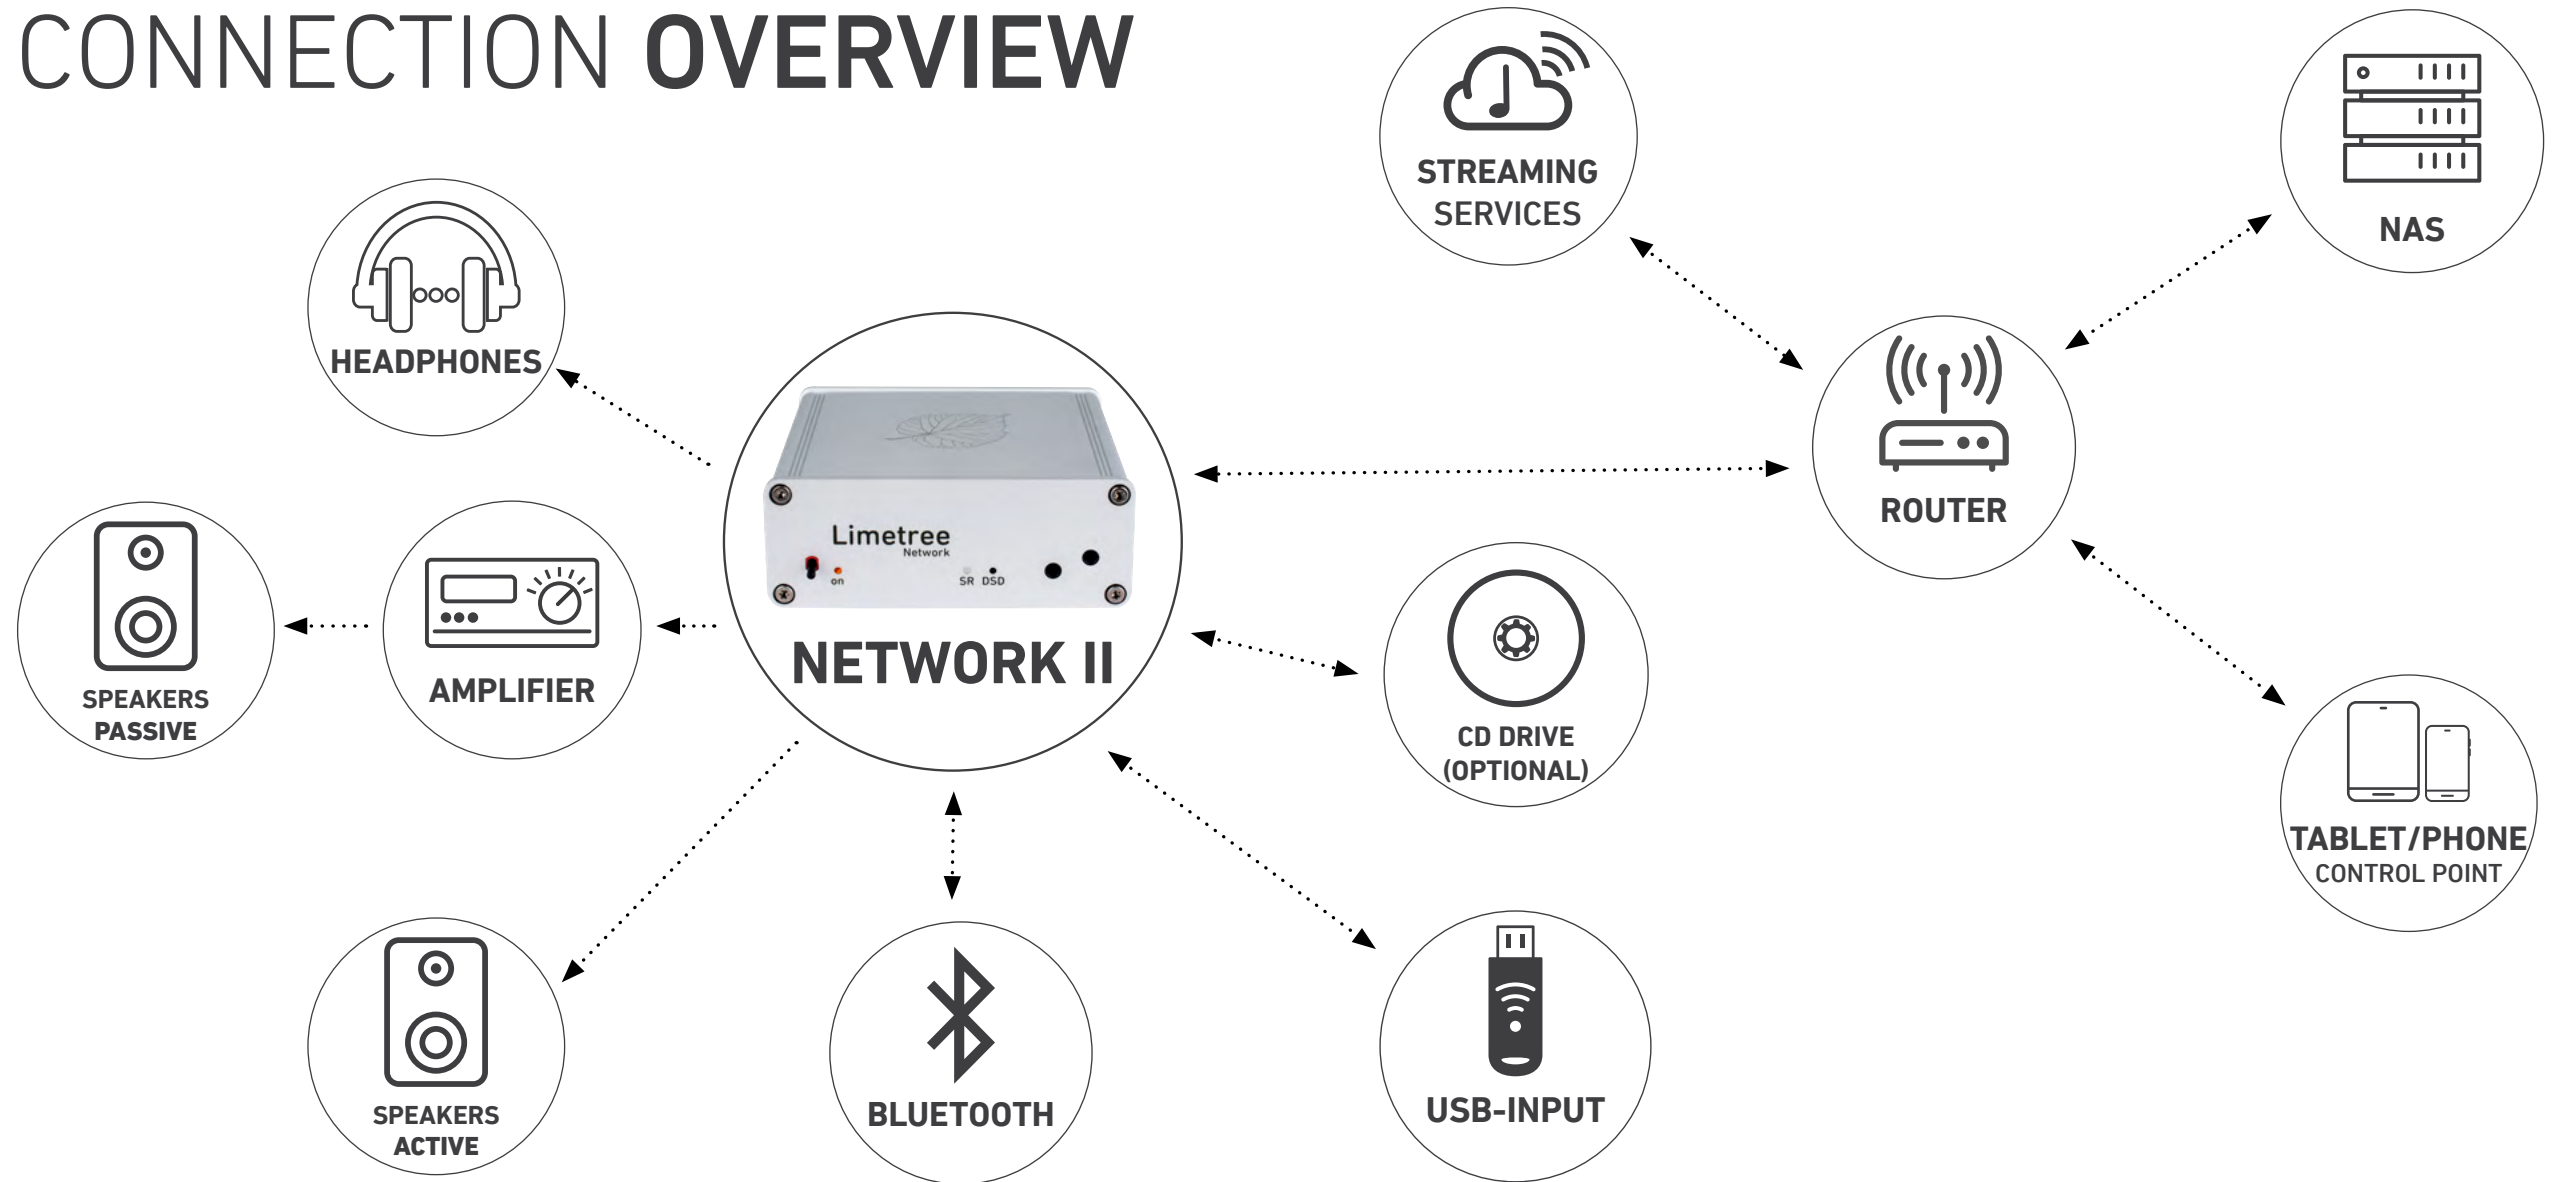

LIMETREE NETWORK II

The **Limetree NETWORK II** is a high-quality network player which can play back music in studio master quality from streaming services and local storage media. It is connected to the network either by a LAN cable or via WLAN. Furthermore, it offers a USB port for connecting harddisks or USB storage media. In addition to an analog line-level output, the network player is equipped with a high-grade headphone connection.

Connection of external
CD drives via USB

Stable and intuitive
operation with the
LINDEMANN app or
the remote control

High-quality,
independently
adjustable headphone
amplifier

Streaming in several
rooms with the
multi-room function

Supports LAN, WLAN,
Bluetooth, all codecs
up to PCM 384

CONNECTION OVERVIEW

LIMETREE BRIDGE II

The **Limetree BRIDGE II** is a high-quality network adapter which can transfer music digitally in studio master quality from streaming services and local storage media to existing D/A converters or other devices with digital inputs. That way an existing hifi system can be upgraded with streaming for little money.

LIMETREE **BRIDGE II**

High-quality network bridge which can play back music in studio master quality from streaming services and local storage media.

LIMETREE **PHONO II**

Universal phono stage with separate inputs for MM and MC.