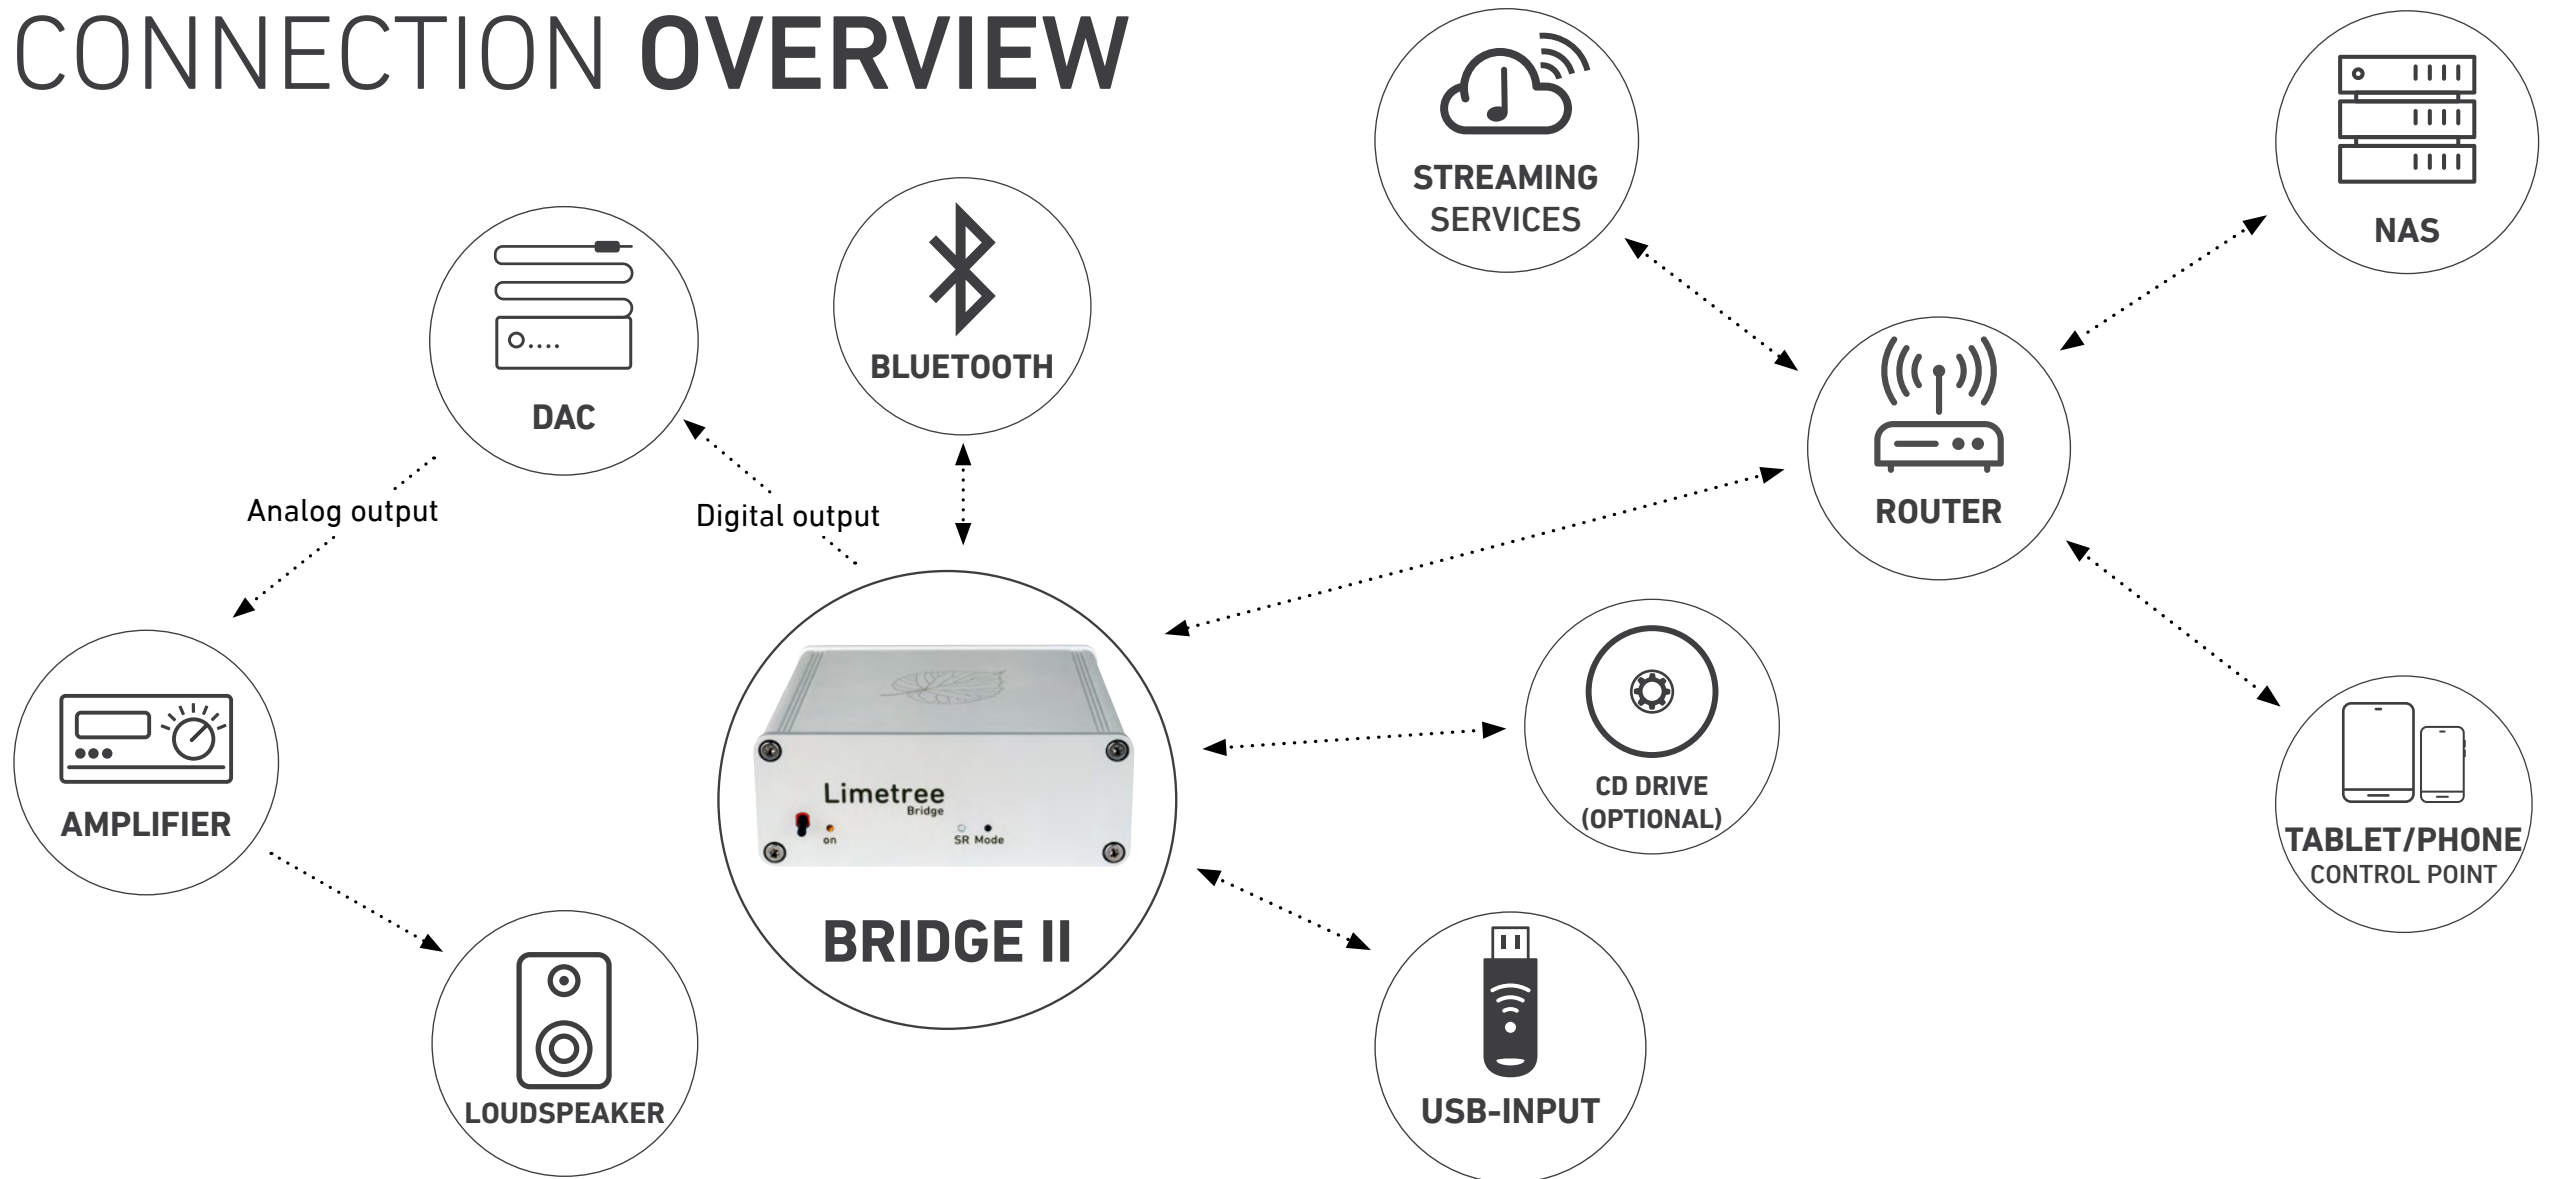

CONNECTION OVERVIEW